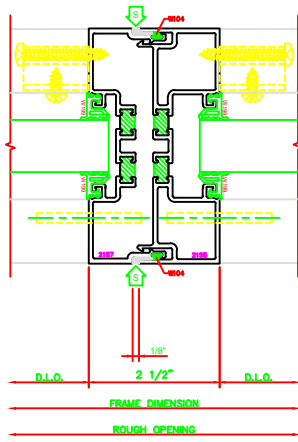

402 O.G. JAMB
 SERIES: 403X - 2" X 4 1/2"
 SHEARBLOCK

606 O.G. VERTICAL
 SERIES: 403X - 2" X 4 1/2"
 SHEARBLOCK

607 O.G. H.D. VERTICAL
 SERIES: 403X - 2" X 4 1/2"
 SHEARBLOCK

608 O.G. EXPANSION VERTICAL
 SERIES: 403X - 2" X 4 1/2"
 SHEARBLOCK

103 O.G. HEAD
 SERIES: 403X - 2" X 4 1/2"
 SHEARBLOCK

503 O.G. HORIZONTAL
 SERIES: 403X - 2" X 4 1/2"
 SHEARBLOCK

203 O.G. SILL
 SERIES: 403X - 2" X 4 1/2"
 SHEARBLOCK