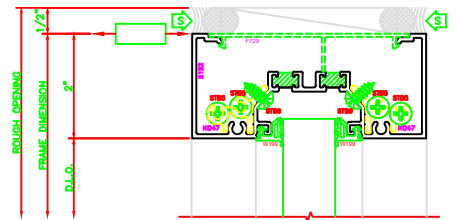

402 O.G. JAMB
 SERIES: 403X - 2" X 4 1/2"
 SHEARBLOCK

606 O.G. VERTICAL
 SERIES: 403X - 2" X 4 1/2"
 SHEARBLOCK

607 O.G. H.D. VERTICAL
 SERIES: 403X - 2" X 4 1/2"
 SHEARBLOCK

608 O.G. EXPANSION VERTICAL
 SERIES: 403X - 2" X 4 1/2"
 SHEARBLOCK

103 O.G. HEAD
 SERIES: 403X - 2" X 4 1/2"
 SHEARBLOCK

503 O.G. HORIZONTAL
 SERIES: 403X - 2" X 4 1/2"
 SHEARBLOCK

203 O.G. SILL
 SERIES: 403X - 2" X 4 1/2"
 SHEARBLOCK