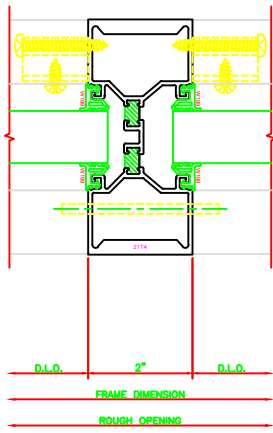

402 O.G. JAMB
 SERIES: 403X - 2" X 4 1/2"
 SHEARBLOCK

606 O.G. VERTICAL
 SERIES: 403X - 2" X 4 1/2"
 SHEARBLOCK

607 O.G. H.D. VERTICAL
 SERIES: 403X - 2" X 4 1/2"
 SHEARBLOCK

608 O.G. EXPANSION VERTICAL
 SERIES: 403X - 2" X 4 1/2"
 SHEARBLOCK

103 O.G. HEAD
 SERIES: 403X - 2" X 4 1/2"
 SHEARBLOCK

503 O.G. HORIZONTAL
 SERIES: 403X - 2" X 4 1/2"
 SHEARBLOCK

203 O.G. SILL
 SERIES: 403X - 2" X 4 1/2"
 SHEARBLOCK