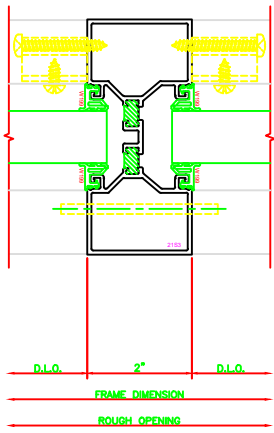

402 O.G. JAMB
 SERIES: 403X - 2" X 4 1/2"
 SHEARBLOCK

606 O.G. VERTICAL
 SERIES: 403X - 2" X 4 1/2"
 SHEARBLOCK

607 O.G. H.D. VERTICAL
 SERIES: 403X - 2" X 4 1/2"
 SHEARBLOCK

608 O.G. EXPANSION VERTICAL
 SERIES: 403X - 2" X 4 1/2"
 SHEARBLOCK

103 O.G. HEAD
 SERIES: 403X - 2" X 4 1/2"
 SHEARBLOCK

503 O.G. HORIZONTAL
 SERIES: 403X - 2" X 4 1/2"
 SHEARBLOCK

203 O.G. SILL
 SERIES: 403X - 2" X 4 1/2"
 SHEARBLOCK